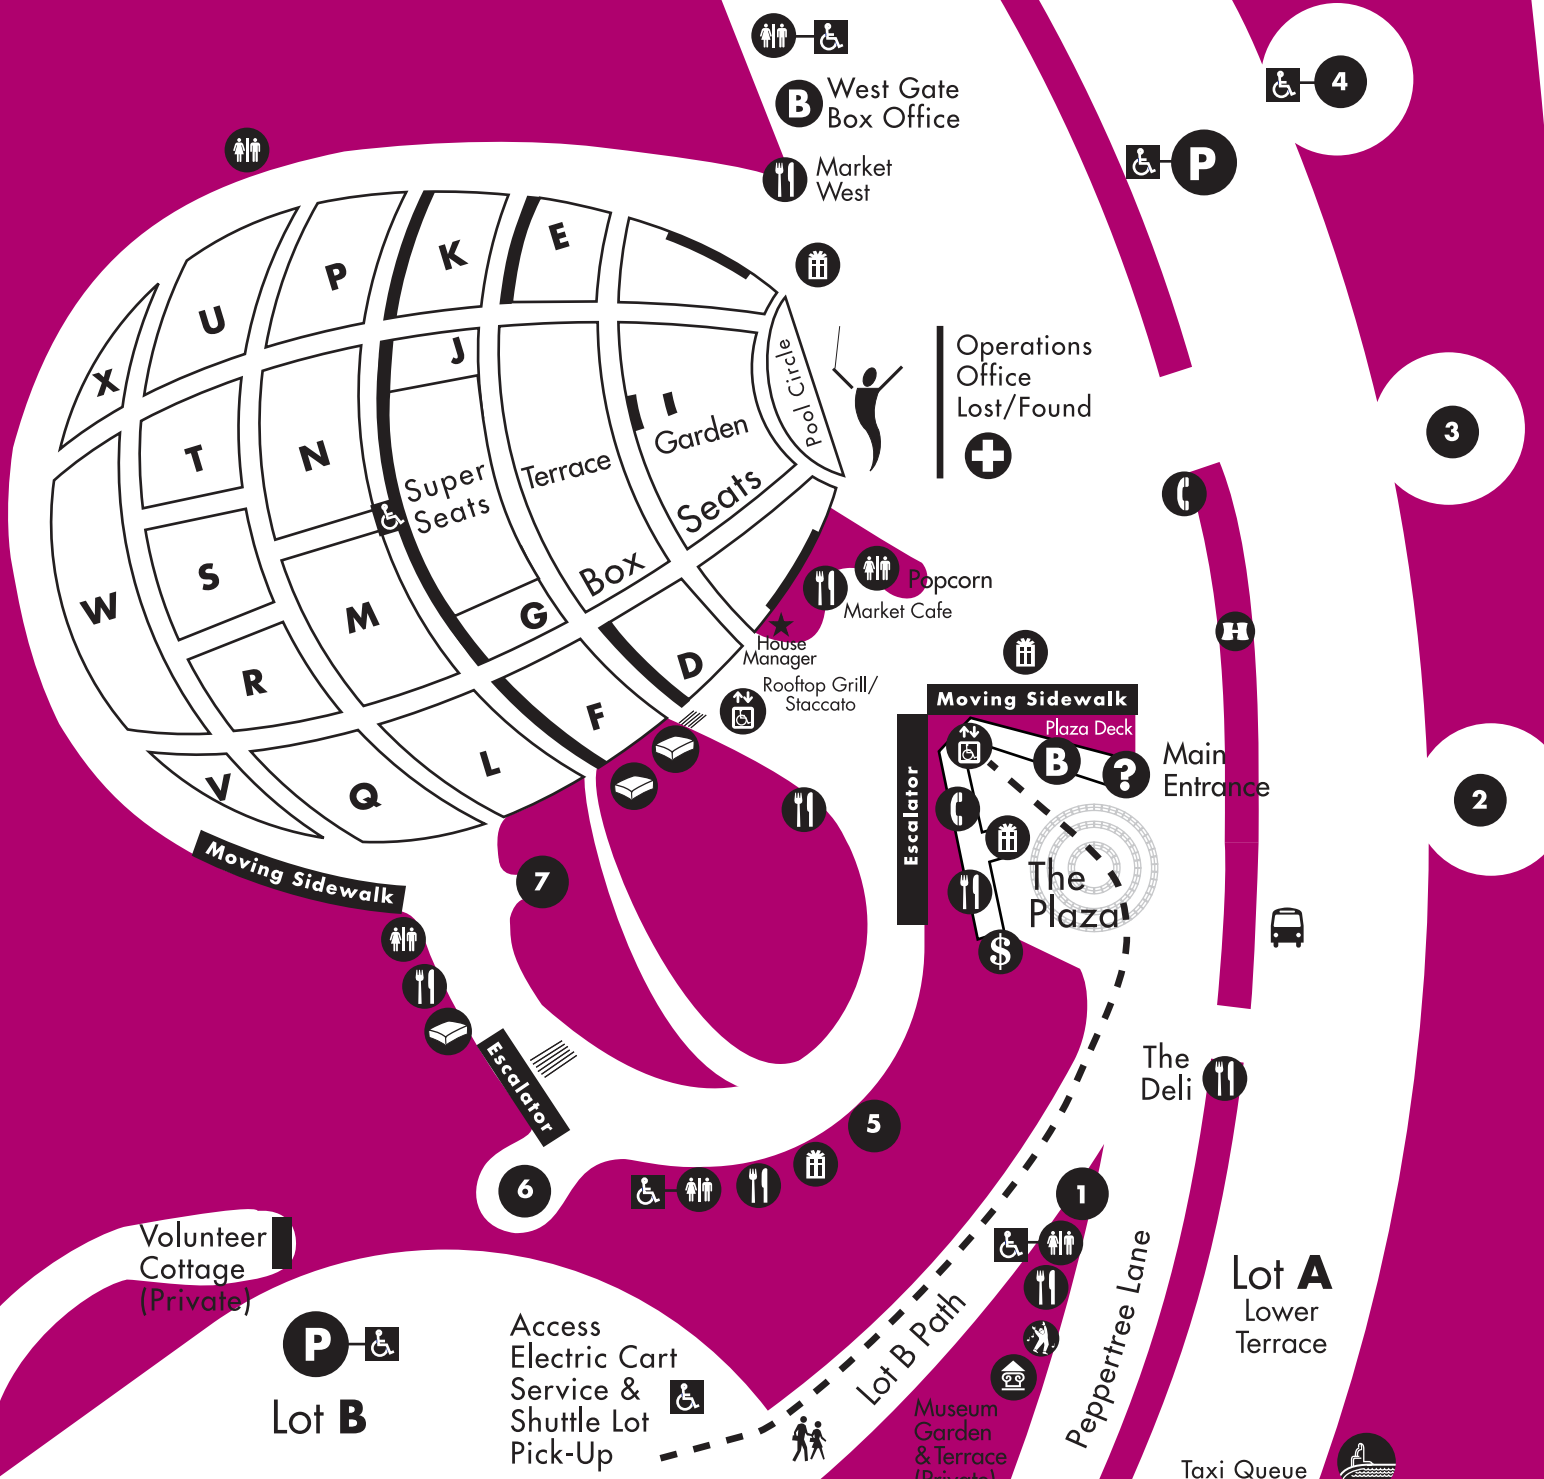

# HOLLYWOOD BOWL SITE MAP

Escalator to Upper Terrace Lot

- Legend**
- |   |                               |                  |                       |
|---|-------------------------------|------------------|-----------------------|
| Parking   | Escalator/<br>Moving Sidewalk | The Bowl Store   | ATM                   |
| Entrance Walkway                                      | First Aid                     | Elevator         | Box Office            |
| Bowl Express Park<br>& Ride / Bowl<br>Express Shuttle | Restrooms                     | Picnic Area      | Information<br>Center |
| Food Concession                                       | Telephone                     | Museum           | Cushion Rental        |
|   | Accessible Facilities         | Binocular Rental | SummerSounds          |